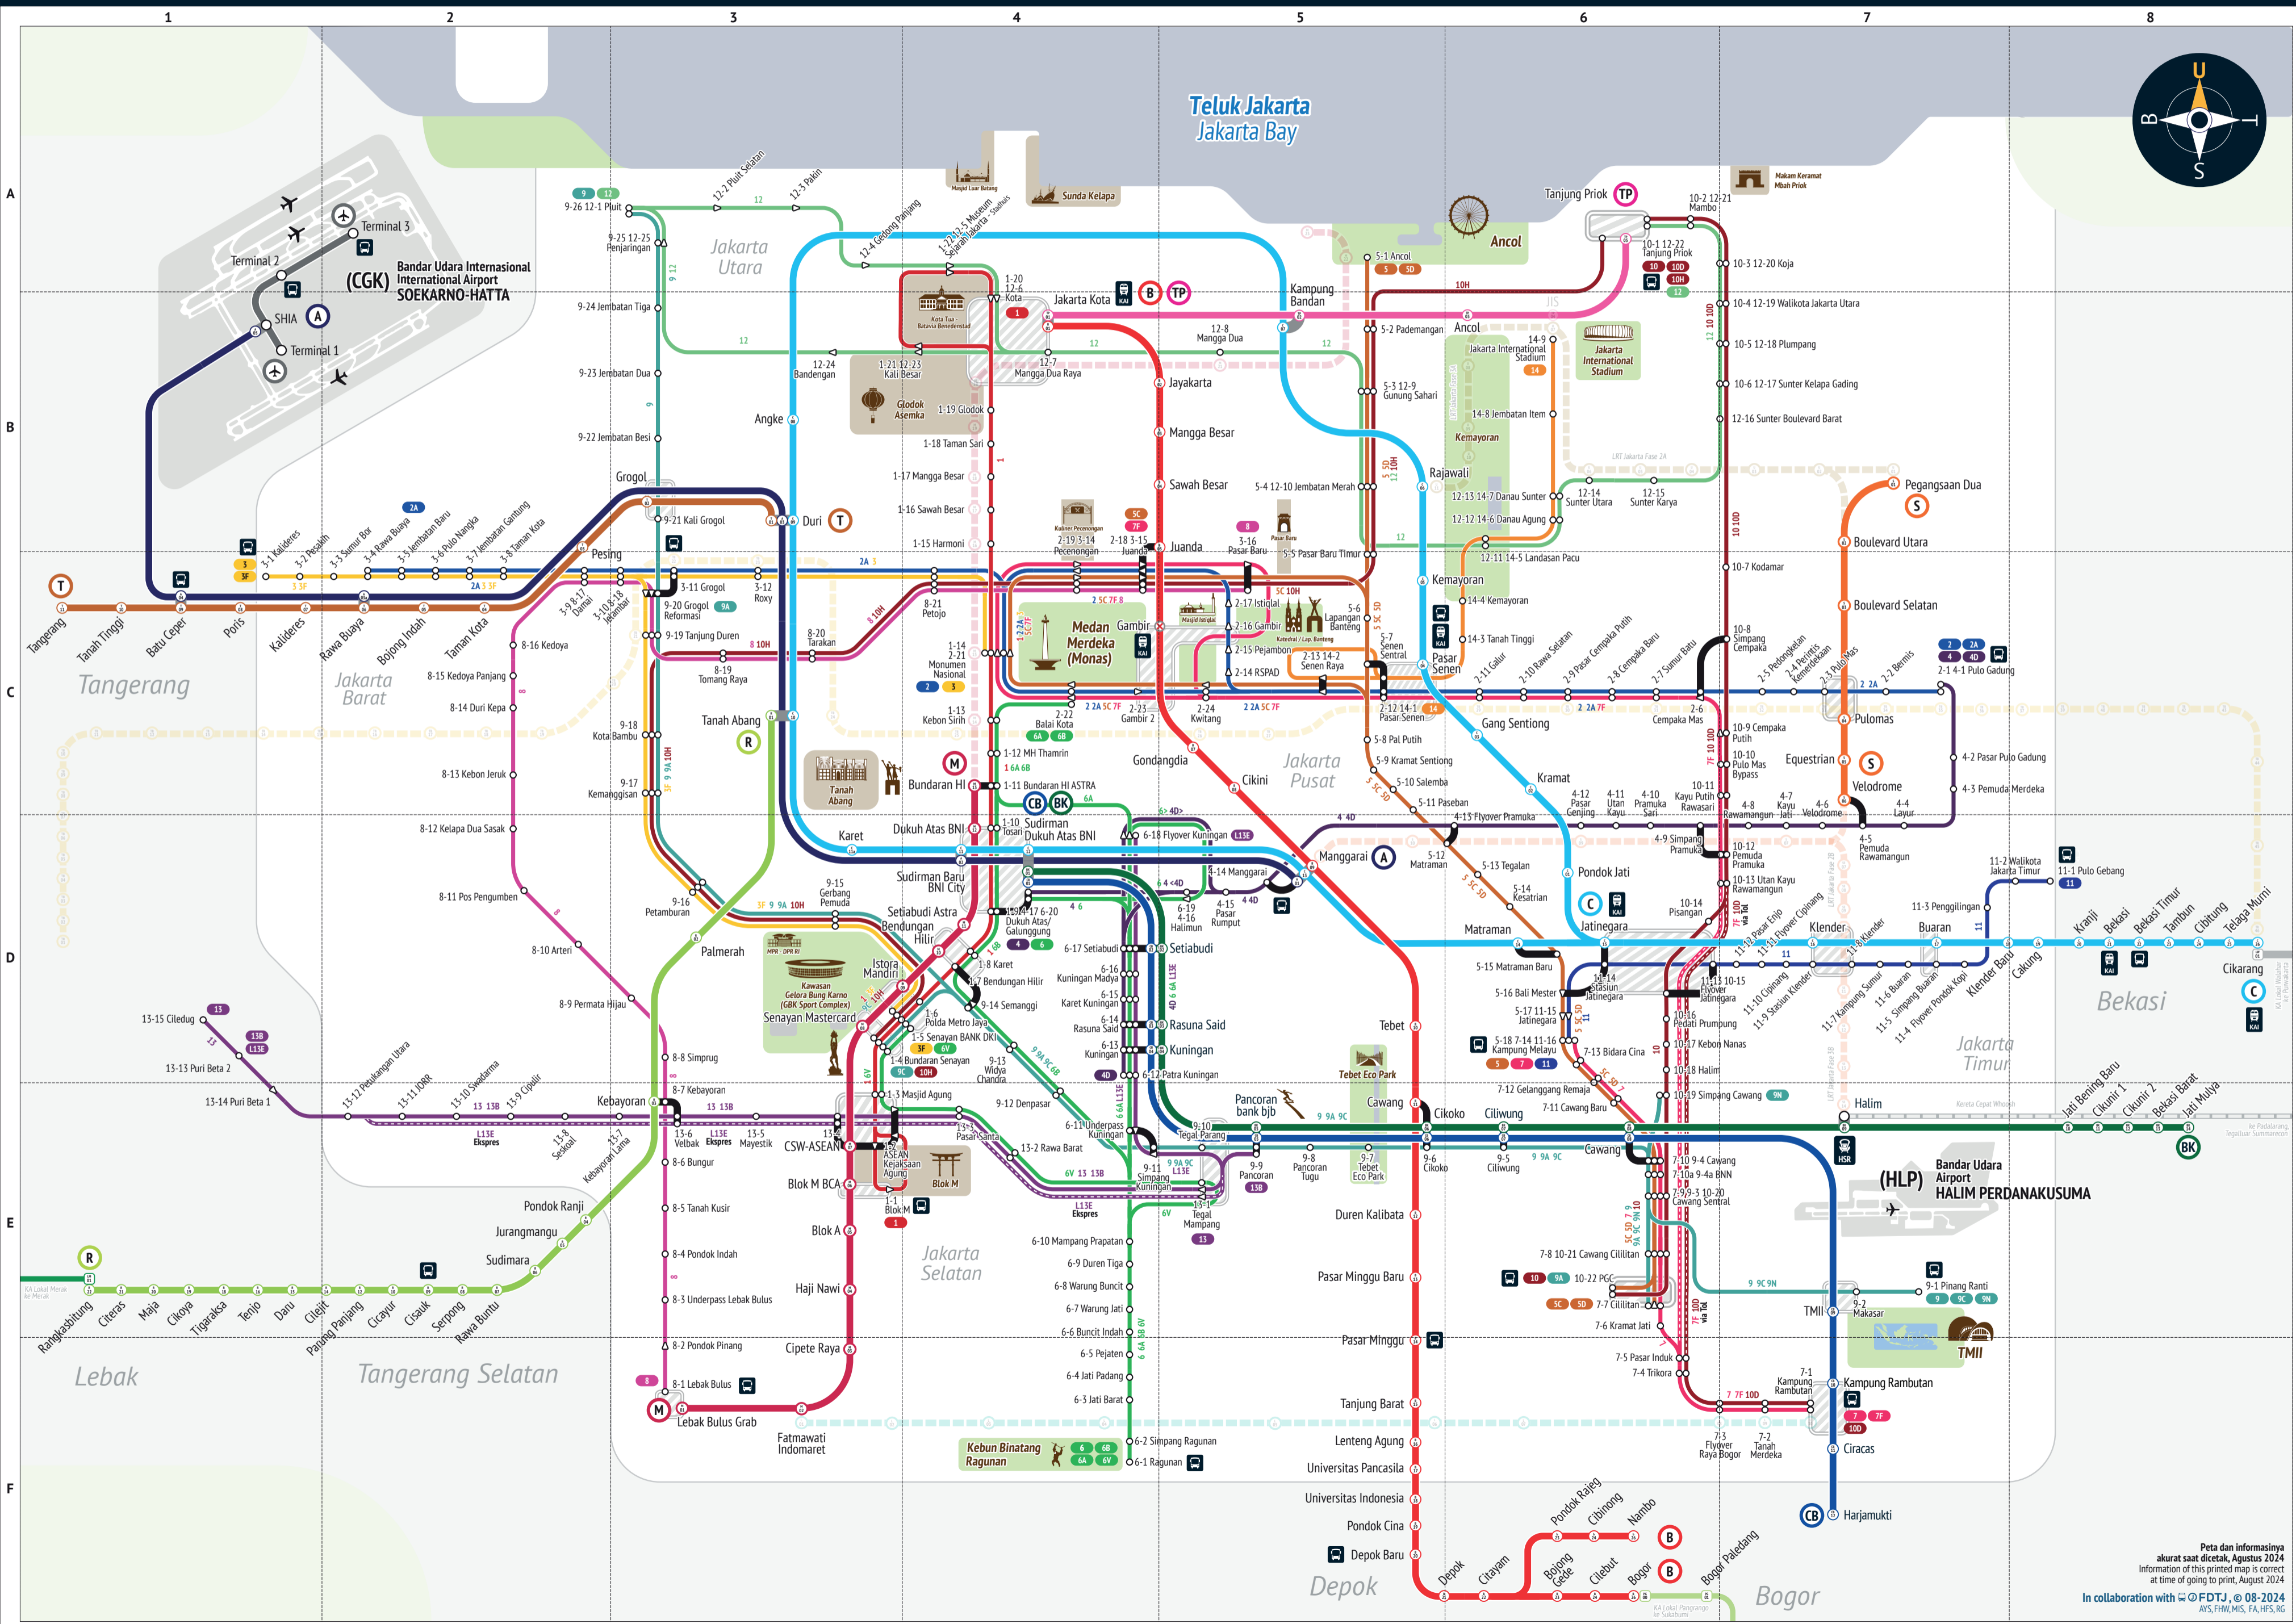

Peta Integrasi Transportasi Umum Jakarta

Jakarta Public Transportation Integration Map

Legenda Legends

- **Lin BRT** BRT Line
- **Halte BRT** BRT Station
- **Halte BRT** (berhenti di arah panah) BRT Station (Stopping in the arrow direction)
- **Halte BRT Awal/Akhir** BRT Terminus
- **Halte Transit** (Penumpang tidak perlu keluar bangunan halte) Interchange Station (Passengers are not required to exit the station)
- **Bagian Lin BRT Ekspres** Express BRT Line Section
- **Halte/Stasiun Sambungan** (Penumpang perlu keluar bangunan halte/stasiun) Connecting Station (Passengers are required to exit the station)
- **Lin Kereta Api** Railway Line
- **Stasiun Kereta Api** Railway Station
- **Stasiun Kereta Api Awal/Akhir** Railway Terminus
- **Koneksi ke Terminal Bus** Connection to Bus Terminal
- **Stasiun Kereta Cepat** High-Speed Railway Station
- **Stasiun Kereta Api Antar Kota** Intercity Railway Station
- **Bandar Udara** Airport

Petunjuk Rute Utama

Key to main lines

Kereta Api | Trains