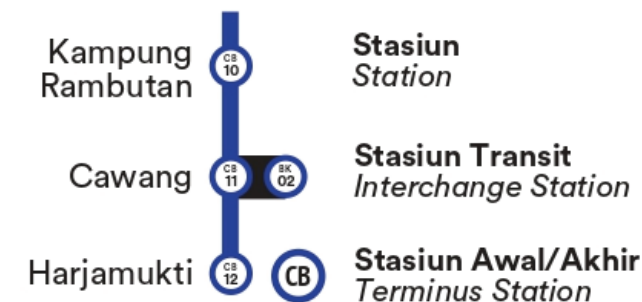

### Petunjuk Layanan Key to lines

- LRT Jabodebek Lin Cibubur  
LRT Jabodebek Cibubur Line
- LRT Jabodebek Lin Bekasi  
LRT Jabodebek Bekasi Line

### Legenda Legends

- Integrasi ke KRL Komuter  
Connection to Commuter Trains
- Integrasi ke MRT  
Connection to MRT
- Integrasi ke KA Bandara  
Connection to Airport Train

- Integrasi ke Kereta Cepat  
Connection to High Speed Train
- Integrasi ke BRT  
Connection to BRT