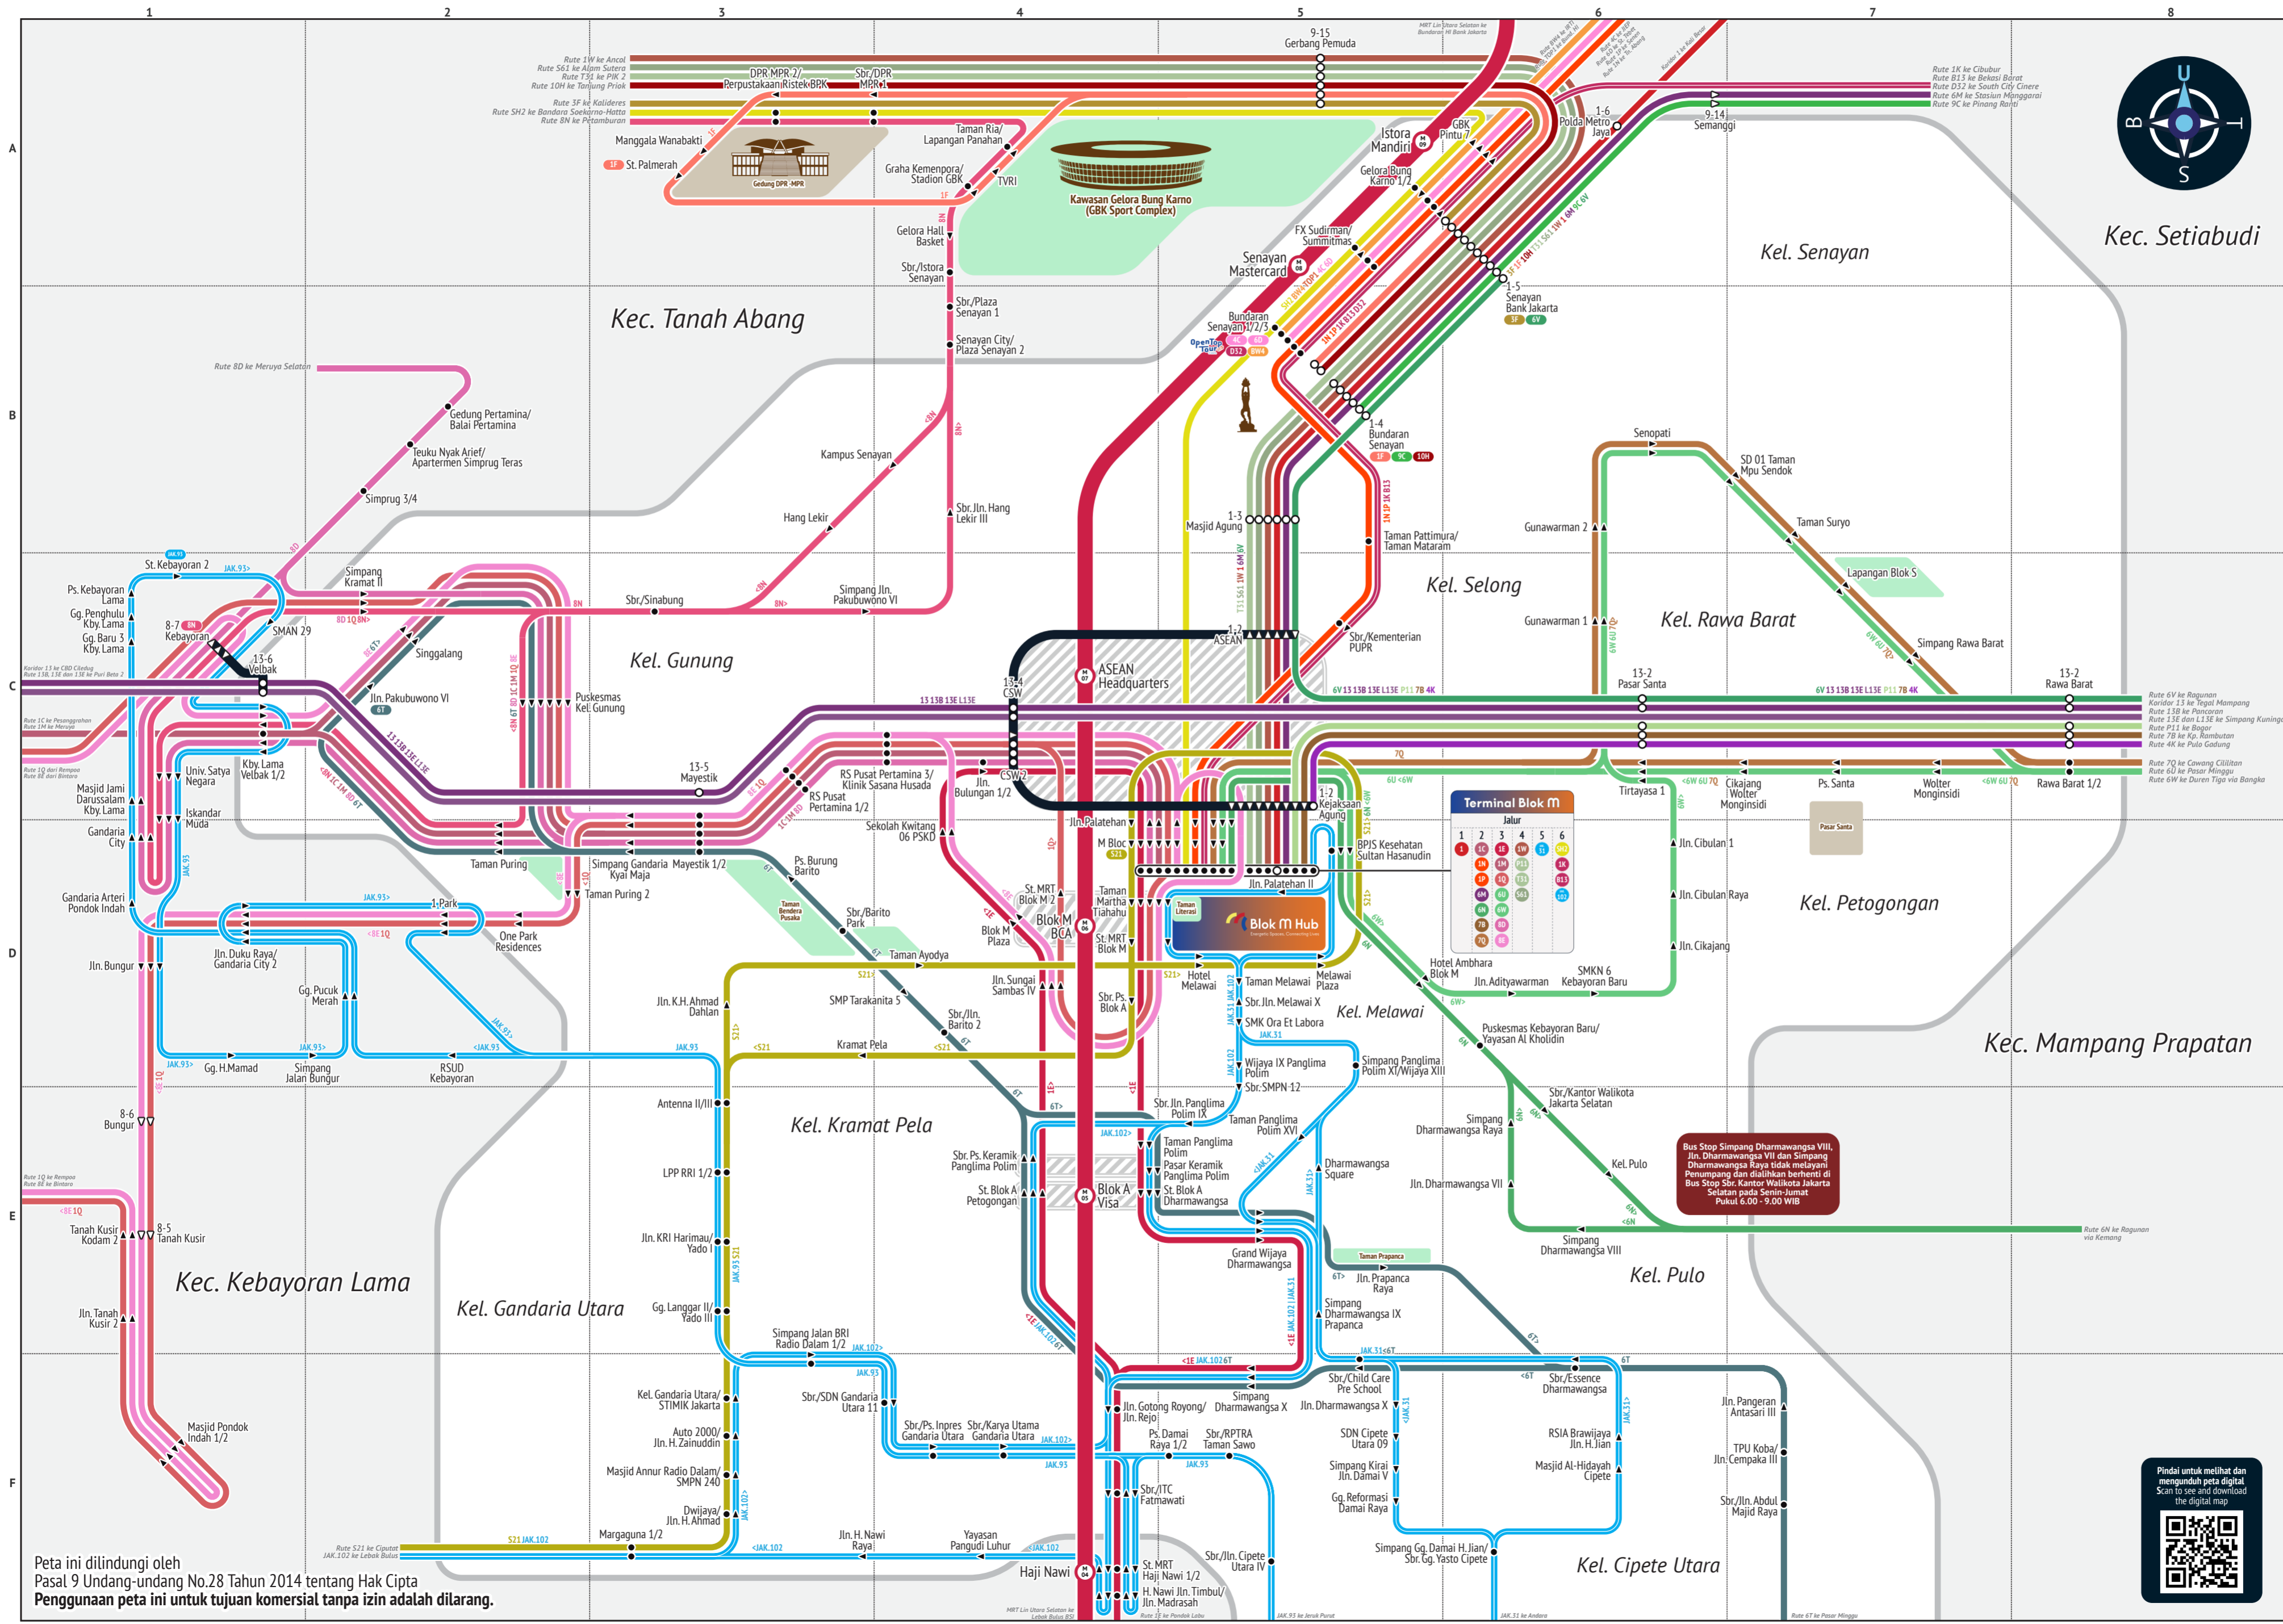

Peta Lokal Transportasi Umum Kecamatan Kebayoran Baru

Local Map of Public Transportation in Kebayoran Baru District

1. ### Legenda / Legends
2. **Lin Bus / Bus Route**
   - **Perhentian Non-BRT/Mikrotrans / Non-BRT/Microtrans Stop**
   - **Perhentian Non-BRT/Mikrotrans (Shopping in the area)**
   - **Halte BRT / BRT Station**
   - **Perhentian Bus/Mikrotrans Awal/Akhir / Bus/Microbus Terminus**
   - **Perhentian Transit / Interchange Station**
   - **Perhentian Sambungan / Connecting Station**
   - **Lin Kereta Api / Railway Line**
   - **Stasiun Kereta Api / Railway Station**

Petunjuk ke Rute Utama / Key to Main Lines

1. ### Kereta Api | Trains
2. **MRT Jakarta / Lin Utara-Selatan / MRT Jakarta North-South Line**
   - **Lebak Bulus B51 - Bundaran HI Bank Jakarta**

BRT & Non-BRT | BRT & Non-BRT Buses

1. #### Rute Dalam Kota | Inner City Routes:

1E	Blok M SD - Kali Besar	1C	Blok M SD - Pesanggrahan
1E	Blok M SD - Pondok Labu	1F	Bundaran Senayan SB - Stasiun Puri
1K	Blok M SD - Cibubur	1M	Blok M SD - Meruya
1N	Blok M SD - Tanah Abang	1P	Pasar Senen - Blok M SD - Ancol
1Q	Blok M SD - Rempoa	1W	Bundaran Senayan SB - JEP
3F	Senayan Bank Jakarta 6A - Kalideres	4C	Bundaran Senayan SB - Stasiun Tebet
4K	Pulo Gadung - Kojak	6D	Bundaran Senayan SB - Ragunan via Kemang
6M	Stasiun Manggarai - Velbak 2C	6N	Ragunan via Kemang - Blok M SD
6T	Pasar Minggu - Velbak 2C	6U	Pasar Minggu - Senayan Bank Jakarta 6A
6V	Senayan Bank Jakarta 6A - Kalideres	6W	Blok M SD - Duren Tiga via Bangka Raya
7B	Blok M SD - Kp. Rambutan via Karet 13	7Q	Blok M SD - Cawang Cililitan
8D	Meruya Selatan - Puri Beta - Pancoran	8E	Bundaran Senayan SB - Pinang Ranti
8N	Pentaburiah via Karet 13	9C	Bundaran Senayan SB - Pinang Ranti
10H	Bundaran Senayan SB - Tanjung Priok	13	Tegal Mampang - CBD Cleudug
13B	Puri Beta - Pancoran	13E	Flyover Kuningan
13E	Puri Beta - Flyover Kuningan		

3. #### Transjabodetabek | Intercity Routes:

B13	Blok M SD - Bekasi Barat	D32	Bundaran Senayan SB - South City Cinere
P11	Blok M SD - Bogor	M Bica	Blok M SD - Ciputat
S63	Blok M SD - Alam Sutera	131	Blok M SD - PIK 2
SH2	Blok M SD - Bandara Soekarno-Hatta		

MikroTrans | Micro Buses

AK.13	Blok M SD - Andara	AK.93	Kebayoran C1 - Tebuk Punt
AK.102	Blok M SD - Lebak Bulus		

Bis Wisata | City Tour

2026 - 06
Peta dan informasinya akurat saat dicetak
Information of this map is correct at the time of going to print
M. Ghazza Atallah | Transport for Jakarta

Peta ini dilindungi oleh Pasal 9 Undang-undang No.28 Tahun 2014 tentang Hak Cipta
Penggunaan peta ini untuk tujuan komersial tanpa izin adalah dilarang.